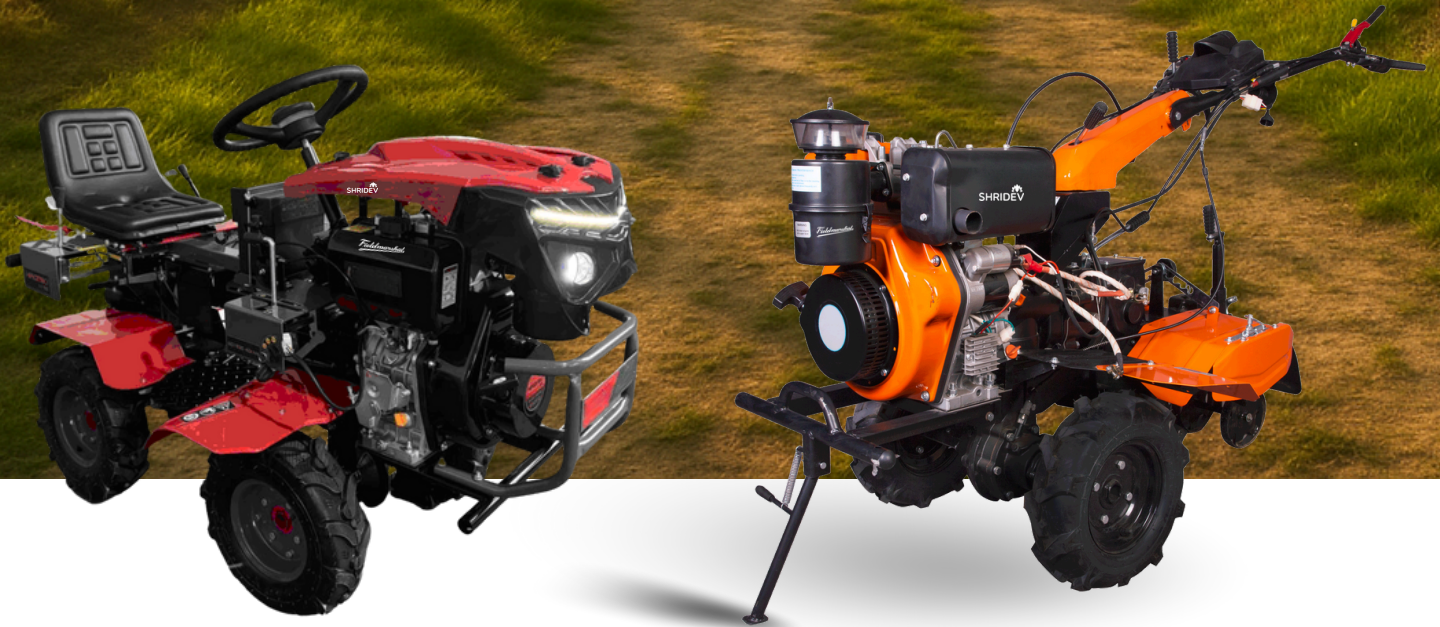

Fieldmarshal

SHRIDEV 

Power that Prepares. Precision that Performs.

**POWER WEEDER
LEAFLET**

POWER WEEDER

specifications

Model	SD178RS	SD178ES	SD186RS	SD186ES	SD195ES-4DRIVE
Engine	FM78 / 6.5 HP	FM78 / 6.5 HP	FM86 / 7.5 HP	FM86 / 7.5 HP	FM95 / 10 HP
Fuel	Diesel	Diesel	Diesel	Diesel	Diesel
Method of Starting	Recoil Start	Electric Start with 18A Battery	Recoil Start	Electric Start with 26A Battery	Electric Start with 36A Battery
Displacement	0.296L	0.296L	0.418L	0.418L	
Power	5.0 kW, 6.5 H.P.	5.0 kW, 6.5 H.P.	6.3 kW, 7.5 H.P.	6.3 kW, 7.5 H.P.	9.2 kW, 10 H.P.
Cooling Method	Air-Cooling	Air-Cooling	Air-Cooling	Air-Cooling	Air-Cooling
Air Filter	Oil-bath type	Oil-bath type	Oil-bath type	Oil-bath type	Oil-bath type
Lubricant Capacity	1.1 L	1.1 L	1.6 L	1.6 L	1.8 L
Lubricant Model	SAE10W30.CC or above	SAE10W30.CC or above	SAE10W30.CC or above	SAE10W30.CC or above	SAE10W30.CC or above
Fuel Capacity	3.5 L	3.5 L	5.5 L	5.5 L	5.5 L
Bare Engine Weight	33 Kg.	33 Kg.	48 Kg.	48 Kg.	68 Kg.
Transmission	All Gears	All Gears	All Gears	All Gears	4 Wheel Drive (Front Tilling, Rear Moving)
Gear Boxes	Cast-iron, Output Shaft D32	Cast-iron, Output Shaft D32	Cast-iron, Output Shaft D32	Cast-iron, Output Shaft D32	Cast-iron, D32
Height of complete machine	To engine 870mm, To Handle 1070mm	To engine 870mm, To Handle 1070mm	To engine 870mm, To Handle 1070mm	To engine 870mm, To Handle 1070mm	N.A.
Gear/Speed	2 Fwd. + 1 Rev.	2 Fwd. + 1 Rev.	2 Fwd. + 1 Rev.	2 Fwd. + 1 Rev.	3 Fwd. + 1 Rev. for both Front & Rear Gear Box
Gear Boxes Lubricant Capacity	2.6 L	2.6 L	2.6 L	2.6 L	2.6 L
Handle Adjusting	Up, Down	Up, Down	Up, Down	Up, Down	N.A.
Width of Mudguard	950 mm	950 mm	950 mm	950 mm	950 mm
Wheels / Weight	400-8 Solid Wheel / 11 Kg.	400-8 Solid Wheel / 11 Kg.	400-8 Solid Wheel / 11 Kg.	400-8 Solid Wheel / 11 Kg.	500-8 Air Type
Gear Boxes Weight	29.1 Kg.	29.1 Kg.	29.1 Kg.	29.1 Kg.	N.A.
Weight with Wheels (Without blades)	95 Kg.	99 Kg.	115 Kg.	115 Kg.	230 Kg.,
Packing	Wooden Box	Wooden Box	Wooden Box	Wooden Box	Wooden Box
Working Width	32mm 4 Groups of 4 Pcs. Dry Land Blades, Tilling Width 1050 mm	32mm 4 Groups of 4 Pcs. Dry Land Blades, Tilling Width 1050 mm	32mm 5 Groups of 4 Pcs. Dry Land Blades, Tilling Width 1350 mm	32mm 5 Groups of 4 Pcs. Dry Land Blades, Tilling Width 1350 mm	32mm 5 Groups of 4 Pcs. Dry Land Blades, Tilling Width 1350 mm
Rotary Diameter of Blades	380 mm	380 mm	380 mm	380 mm	380 mm
Blades Weight	17.5 Kg.	17.5 Kg.	22 Kg.	22 Kg.	N.A.